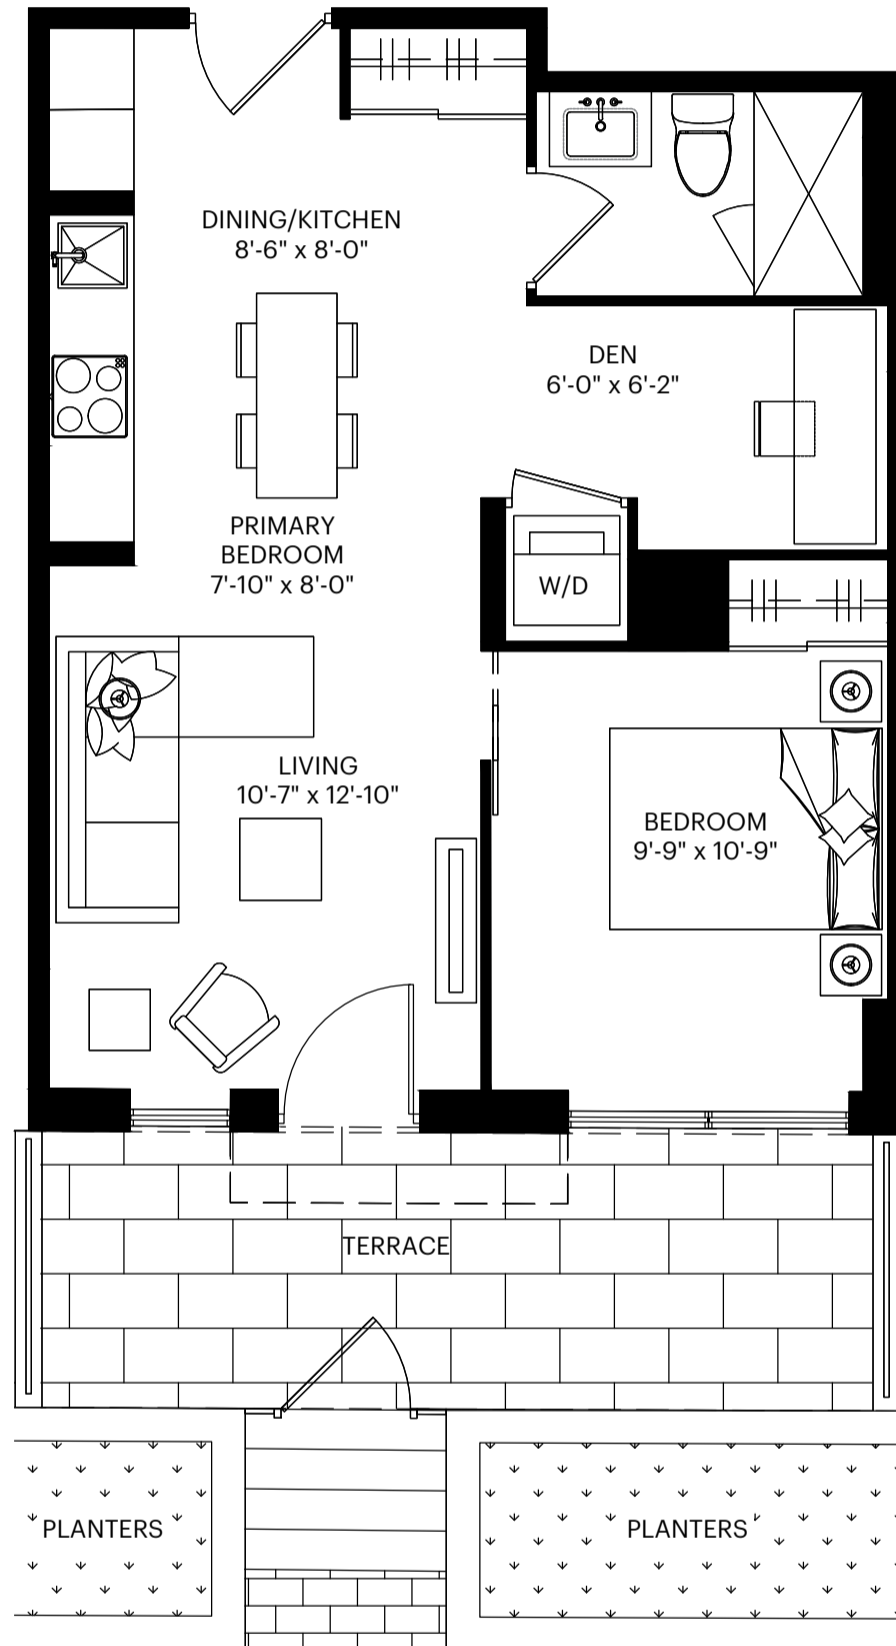

1L-D 572 SQ.FT. SUITE UP TO: 140 SQ.FT. BALCONY

UNIT REPEATS ON FLOORS:
1

SUITE NO.
108